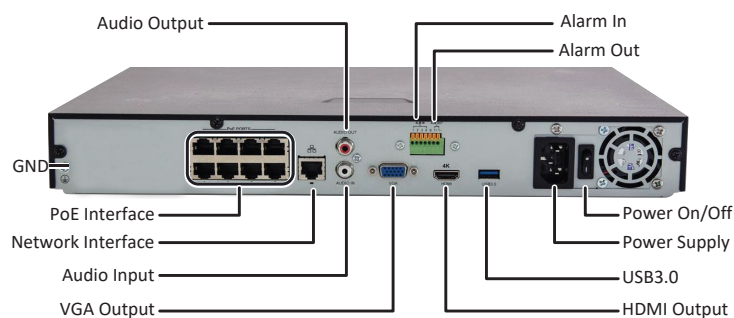

V I Z E R

VZN302-E-P-B

Network Video Recorder

Key Features

- Support Ultra 265/H.265/H.264 video formats
- 8/16-channel input
- Third-party IP cameras supported with ONVIF conformance: Profile S, Profile G, Profile C, Profile Q, Profile A, Profile T
- Support 1-ch HDMI, 1-ch VGA, HDMI at up to 4K (3840x2160) resolution
- HDMI and VGA simultaneous output
- Up to 12 Megapixels resolution recording
- 2 SATA HDDs, up to 8TB for each HDD
- Various fisheye dewarping modes for live view and playback for both web interface and GUI
- Plug & Play with up to 8/16 independent PoE network interfaces
- ANR technology to enhance the storage reliability when the network is disconnected
- Support cloud upgrade

Dimensions

Rear Panel