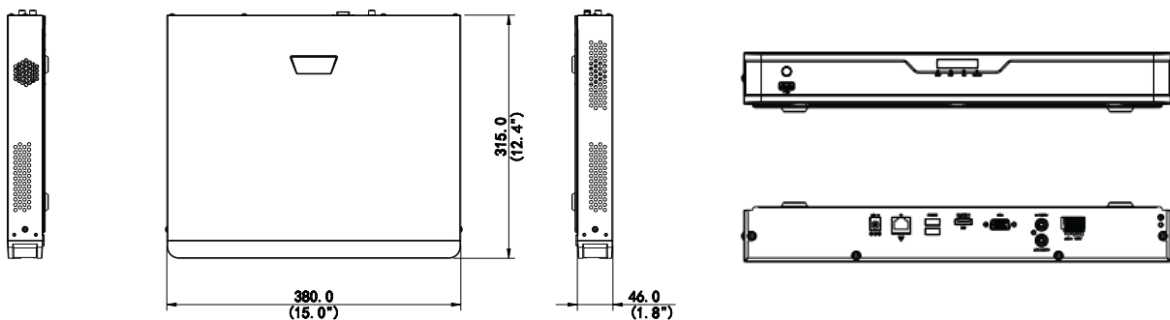

### Key Features

- Support Ultra 265/H.265/H.264 video formats
- 8/16-channel input
- Third-party IP cameras supported with ONVIF conformance: Profile S, Profile G, Profile C, Profile Q, Profile A, Profile T
- Support 1-ch HDMI, 1-ch VGA, HDMI at up to 4K (3840x2160) resolution
- HDMI and VGA simultaneous output
- Up to 12 Megapixels resolution recording
- 2 SATA HDDs, up to 8TB for each HDD
- Various fisheye dewarping modes for live view and playback for both web interface and GUI
- Plug & Play with up to 8/16 independent PoE network interfaces
- ANR technology to enhance the storage reliability when the network is disconnected
- Support cloud upgrade

### Dimensions