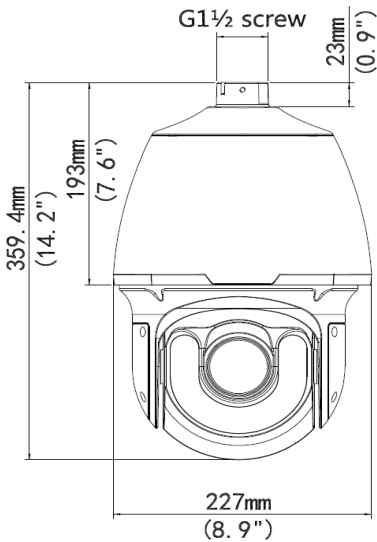

V I Z E R

VZS6252SFW-X22U

2MP 22x Starlight Network Full Spectrum PTZ Dome Camera

Dimensions

Optics

- Starlight illumination
- Accurate and fast focusing
- Full spectrum light with both white and infrared LED design
- Smart IR, up to 200 m (656 ft) IR distance
- Up to 120dB WDR(Wide Dynamic Range)
- White Light , up to 30m(98ft)

Specifications

Network	
Protocols	IPv4, IGMP, ICMP, ARP, TCP, UDP, DHCP, PPPoE, RTP, RTSP, RTCP, DNS, DDNS, NTP, FTP, UPnP, HTTP, HTTPS, SMTP, 802.1x, SNMP
Compatible Integration	ONVIF(Profile S, Profile G), API
Pan & Tilt	
Pan Range	360° (endless)
Pan Speed	0.1°/s ~ 240°/s
	Preset speed: 300°/s
Tilt Range	-15° ~ +90° (auto reverse)
Tilt Speed	0.1° ~ 160°/s
	Preset speed: 240°/s
Number of Preset	1024
Patrol	Preset patrol, route patrol, recorded patrol
Home Position	Supported
Drag-to-Zoom	Supported
Interface	
Audio I/O	Audio cable
	1 Input: impedance 35 kΩ; amplitude 2 V [p-p]
	1 Output: impedance 600 Ω; amplitude 2 V [p-p]
Alarm I/O	2 / 1
Serial Port	1 RS485
Network	1 RJ45 10M/100M Base-TX Ethernet
Video Output	1 BNC, impedance 75 Ω; amplitude 1 V [p-p]
General	
Power	24 V AC (Default) ±25%, 24 V DC±25%
	Power consumption:12 ~46W
Dimensions(ØxH)	Ø227x359.4 mm (Ø8.9" x 14.2")
Weight	5.4 kg (11.9lb)
Working Environment	-40°C ~ +70°C (-40°F ~ 158°F), Humidity:10%~ 95% RH(non-condensing)
Ingress Protection	IP66
Reset Button	Supported