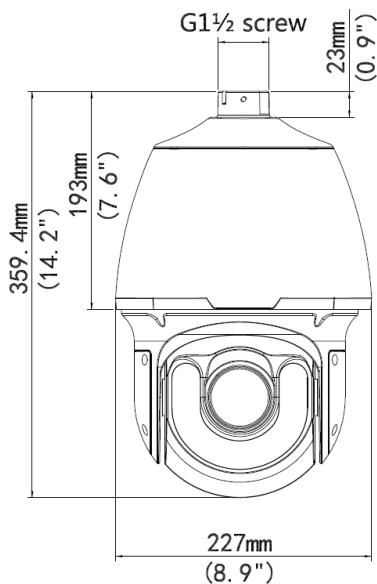

V I Z E R

VZS6253SR-X33

3MP 33x IR Network PTZ Dome Camera

Dimensions

Structure

- 15° Elevation Angle
- Innovative snow-removing functionality
- More effective heat dissipation system
- Intelligent temperature control technology
- 6 KV surge protection designed for network interface

Optics

- 33x optical zoom
- Accurate and fast focusing
- Up to 120 dB WDR(Wide Dynamic Range)
- Smart IR, up to 200 m (656ft) IR distance
- IR anti-reflection window to increase the infrared transmittance

Specifications

Pan & Tilt	
Pan Range	360° (endless)
Pan Speed	0.1°/s ~ 240°/s
	Preset speed: 300°/s
Tilt Range	-15° ~ +90° (auto reverse)
Tilt Speed	0.1° ~ 160°/s
	Preset speed: 240°/s
Number of Presets	1024
Patrol	Preset patrol, route patrol, recorded patrol
Home Position	Supported
Interface	
Audio I/O	Audio cable
	Input: impedance 35 kΩ; amplitude 2 V [p-p]
	Output: impedance 600 Ω; amplitude 2 V [p-p]
Alarm I/O	2 / 1
Serial Port	1 RS485
Network	1 RJ45 10M/100M Base-TX Ethernet
Video Output	1 BNC, impedance 75 Ω; amplitude 1 V [p-p]
General	
Power	24 V AC (Default) ±25%, 24 V DC±25%
	Power consumption: 11~47W
Dimensions(ØxH)	Ø227x359.4 mm (Ø8.9" x 14.2")
Weight	5.5kg (12.1lb)
Working Environment	-40°C ~ +70°C (-40°F ~ 158°F), Humidity :10%~ 95% RH(non-condensing)
Ingress Protection	IP66
Reset Button	Supported