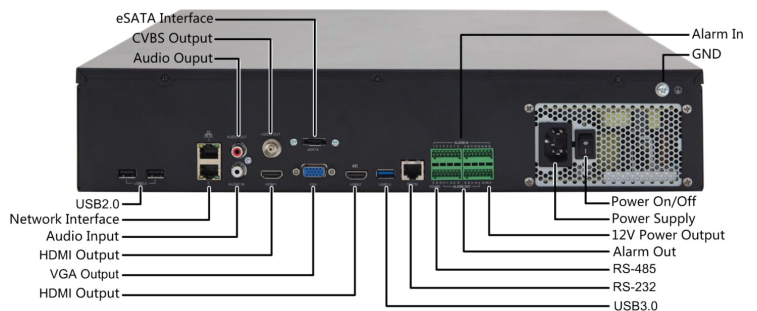

Rear Panel

02-433-4333

www.creaturelab.co.th

facebook/vizertech

@vizer

บริษัท ศรีเอเจอร์แลบ เน็ตเวิร์ค โซลูชั่นส์ จำกัด

357 น.เจริญสนิทวงศ์ แขวงบางนาห้าฯ เขตบางพลัด กรุงเทพฯ 10700