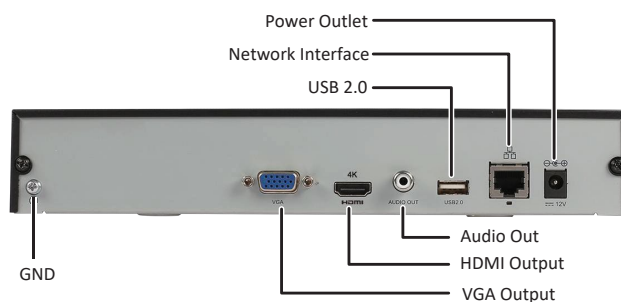

Dimensions

Rear Panel

Specifications

	VZN301-4S	VZN301-8S
Video/Audio Input		
IP Video Input	4-ch	8-ch
Network		
Incoming bandwidth	40Mbps	48Mbps
Outgoing bandwidth	48Mbps	48Mbps
Remote Users	128	
Protocols	P2P, UPnP, NTP, DHCP, PPPoE	
Video/Audio Output		
HDMI/VGA Output	HDMI: 4K (3840x2160) /30Hz, 1920x1080p /60Hz, 1920x1080p /50Hz, 1600x1200 /60Hz, 1280x1024 /60Hz, 1280x720 /60Hz, 1024x768 /60Hz VGA: 1920x1080p /60Hz, 1920x1080p /50Hz, 1600x1200 /60Hz, 1280x1024 /60Hz, 1280x720 /60Hz, 1024x768 /60Hz	
Audio Output	1-ch, RCA	
Recording Resolution	8MP/6MP/5MP/4MP/3MP/1080p/960p/720p/D1/2CIF/CIF	
Synchronous Playback	4-ch	8-ch
Corridor Mode Screen	3/4	3/4/5/7/9
Decoding		
Decoding format	Ultra 265, H.265, H.264	
Live view/ Playback	8MP/6MP/5MP/4MP/3MP/1080p/960p/720p/D1/2CIF/CIF	
Capability	1 x 4K@30, 2 x 4MP@30, 4 x 1080p@30, 8 x 720p@30	
Hard Disk		
SATA	1 SATA interface	
Capacity	up to 8TB for each disk	
Smart		
VCA Detection	Face detection, Intrusion detection, Cross line detection, Audio detection, Defocus detection, Scene change detection, Auto tracking	
VCA Search	Face search, Behavior search	
Statistical Analysis	People counting	
External Interface		
Network Interface	1 RJ-45 10M/100M self-adaptive Ethernet Interface	
USB Interface	Rear panel : 1 x USB2.0, Front panel : 1 x USB2.0	
General		
Power Supply	12V DC Power Consumption: ≤ 5 W(without HDD)	
Working Environment	-10°C ~ +55°C (+14°F ~ +131°F), Humidity ≤ 90% RH(non-condensing)	
Dimensions(WxDxH)	260.0mm × 240.2mm × 43.6mm (10.2"× 9.5"× 1.7")	
Weight (without HDD)	≤ 1 Kg (2.2 lb)	