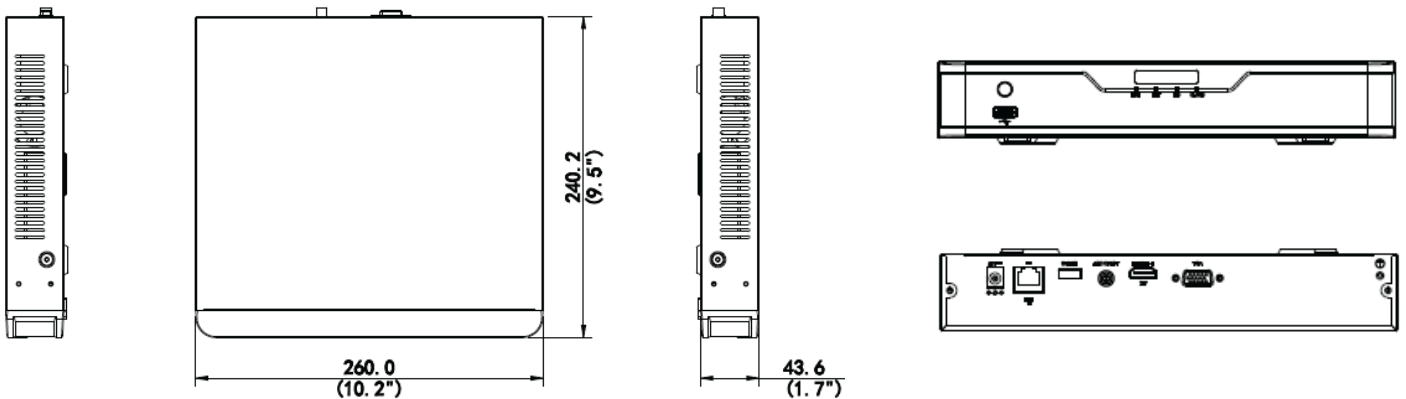

Dimensions

Rear Panel

Specifications

	VZN301-4S	VZN301-8S
Video/Audio Input		
IP Video Input	4-ch	8-ch
Network		
Incoming bandwidth	40Mbps	48Mbps
Outgoing bandwidth	48Mbps	48Mbps
Remote Users	128	
Protocols	P2P, UPnP, NTP, DHCP, PPPoE	
Video/Audio Output		
HDMI/VGA Output	HDMI: 4K (3840x2160) /30Hz, 1920x1080p /60Hz, 1920x1080p /50Hz, 1600x1200 /60Hz, 1280x1024 /60Hz, 1280x720 /60Hz, 1024x768 /60Hz VGA: 1920x1080p /60Hz, 1920x1080p /50Hz, 1600x1200 /60Hz, 1280x1024 /60Hz, 1280x720 /60Hz, 1024x768 /60Hz	
Audio Output	1-ch, RCA	
Recording Resolution	8MP/6MP/5MP/4MP/3MP/1080p/960p/720p/D1/2CIF/CIF	
Synchronous Playback	4-ch	8-ch
Corridor Mode Screen	3/4	3/4/5/7/9
Decoding		
Decoding format	Ultra 265, H.265, H.264	
Live view/ Playback	8MP/6MP/5MP/4MP/3MP/1080p/960p/720p/D1/2CIF/CIF	
Capability	1 x 4K@30, 2 x 4MP@30, 4 x 1080p@30, 8 x 720p@30	
Hard Disk		
SATA	1 SATA interface	
Capacity	up to 8TB for each disk	
Smart		
VCA Detection	Face detection, Intrusion detection, Cross line detection, Audio detection, Defocus detection, Scene change detection, Auto tracking	
VCA Search	Face search, Behavior search	
Statistical Analysis	People counting	
External Interface		
Network Interface	1 RJ-45 10M/100M self-adaptive Ethernet Interface	
USB Interface	Rear panel : 1 x USB2.0, Front panel : 1 x USB2.0	
General		
Power Supply	12V DC Power Consumption: ≤ 5 W(without HDD)	
Working Environment	-10°C ~ +55°C (+14°F ~ +131°F), Humidity ≤ 90% RH(non-condensing)	
Dimensions(WxDxH)	260.0mm × 240.2mm × 43.6mm (10.2"× 9.5"× 1.7")	
Weight (without HDD)	≤ 1 Kg (2.2 lb)	