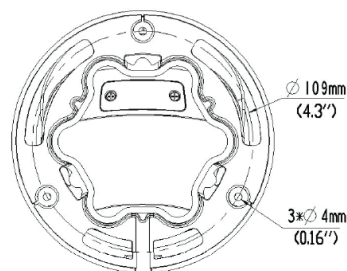

### 5MP WDR Starlight (Motorized) VF Eyeball Network IR Camera

#### Dimensions