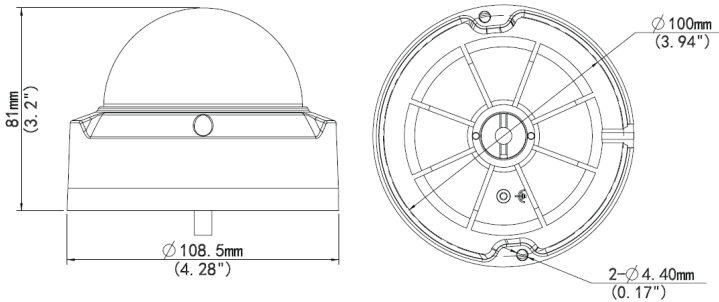

VZD324LR3-VSPF28(40)

4MP Fixed Dome Network Camera

Dimensions

Optics

- Day/night functionality
- SmartIR, up to 30 m (98 ft) IR distance
- Car-grade LEDs, brighter and uniform light compensation
- 2D/3D DNR (Digital Noise Reduction)

Structure

- Wide temperature range: -30°C to 60°C (-22°F to 140°F)
- Wide input voltage range of $\pm 25\%$
- 2-Axis
- IK10 vandal resistant
- IP66

Compression

- Ultra 265, H.265, H.264, MJPEG
- Triple streams
- ROI (Region of Interest)
- Customized OSD