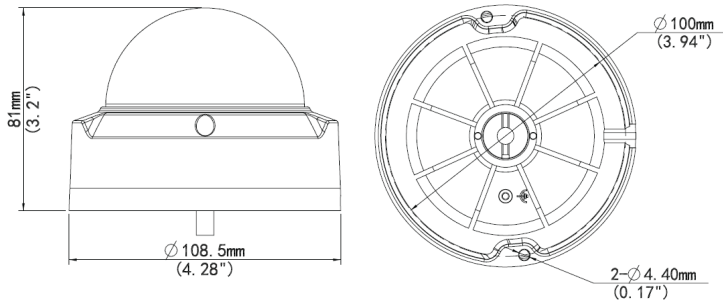

### Dimensions

### Structure

- Wide temperature range: -30°C to 60°C (-22°F to 140°F)
- Wide input voltage range of  $\pm 25\%$
- 2-Axis
- IK10 vandal resistant
- IP66