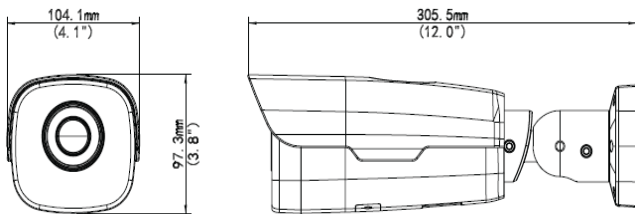

### Dimensions

### Structure

- Wide temperature range: -40°C to 60°C (-40°F to 140°F)
- Wide voltage range of  $\pm 25\%$
- IP67