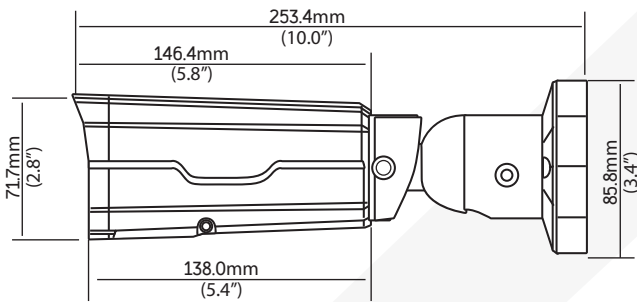

VZI2222SR5-UPF40(60)-B

2MP Starlight Fixed Bullet Network Camera

Dimensions

Key Features

- Starlight illumination
- Day/night functionality
- Smart IR , up to 50 m (164 ft) IR distance
- IR anti-reflection window to increase the infrared transmittance
- 3D DNR (Digital Noise Reduction)

Structure

- Wide temperature range: -35°C to 60°C (-31°F to 140°F)
- Wide voltage range of $\pm 25\%$
- IK10 vandal resistant
- IP67

Compression

- H.265, H.264, MJPEG
- Embedded smart algorithm
- Triple streams
- ROI (Region of Interest)
- 9:16 corridor format