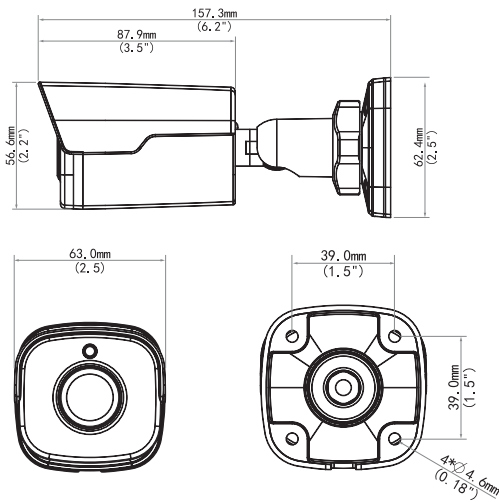

### 4MP WDR Network IR Mini Bullet Camera

#### Dimensions

#### Structure

- Wide temperature range: -35°C to 60°C (-31°F to 140°F)
- Wide voltage range of ±25%
- IP67