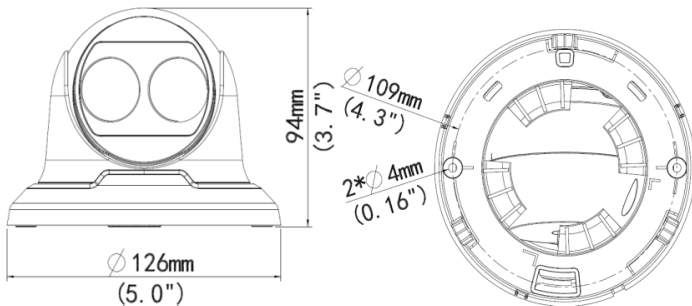

VZD3612LR3-PF28(40)-C

2MP Fixed Dome Network Camera

Dimensions

Optics

- Day/night functionality
- Smart IR, up to 30 m (98 ft) IR distance
- 2D/3D DNR (Digital Noise Reduction)

Compression

- Ultra 265, H.265, H.264, MJPEG
- Triple streams

Structure

- Wide temperature range: -20°C to 50°C (-4°F to 122°F)
- Wide voltage range of $\pm 25\%$

Network

- ONVIF Conformance

Specifications

	VZD3612LR3-PF28-C	VZD3612LR3-PF40-C
Camera		
Sensor	1/2.7", progressive scan, 2megapixel, CMOS	
Lens	2.8mm@F1.8	4.0mm@F1.8
Angle of view(H)	105.2°	76.6°
Shutter	Auto/Manual, 1/6~1/100000 s	
Minimum Illumination	Colour: 0.02 Lux (F1.8, AGC ON) 0 Lux with IR	
Day/Night	IR-cut filter with auto switch (ICR)	
Digital noise reduction	2D/3D DNR	
S/N	>52dB	
IR Range	Up to 30m (98 ft) IR range	
Defog	Digital Defog	
WDR	DWDR	
Video		
Video Compression	Ultra 265,H.265, H.264, MJPEG	
H.264 code profile	Baseline profile, Main Profile, High Profile	
Frame Rate	Main Stream: 2MP (1920×1080): Max. 25 fps; Sub Stream:720P (1280×720): Max. 25 fps; Third Stream:D1(720×576) : Max. 25fps	
HLC	Supported	
BLC	Supported	
OSD	Up to 8 OSDs	
Privacy Mask	Up to 8 areas	
ROI	Up to 8 areas	
Motion Detection	Up to 4 areas	
Network		
Protocols	IPv4, IGMP, ICMP, ARP, TCP, UDP, DHCP, PPPoE, RTP, RTSP, RTCP, DNS, DDNS, NTP, FTP, UPnP, HTTP, HTTPS, SMTP	
Compatible Integration	ONVIF(Profile S, Profile G), API	
Interface		
Network	1 RJ45 10M/100M Base-TX Ethernet	
General		
Power	12 V DC±25%, PoE (IEEE802.3 af)	
	Power consumption: Max 5.0W	
Dimensions (Ø x H)	Ø118 x 96 mm (Ø4.6" x 3.8")	
Weight	0.2 kg (0.44lb)	
Working Environment	-20°C ~ +50°C (-4°F ~ 122°F), Humidity :10%~95% RH(non-condensing)	