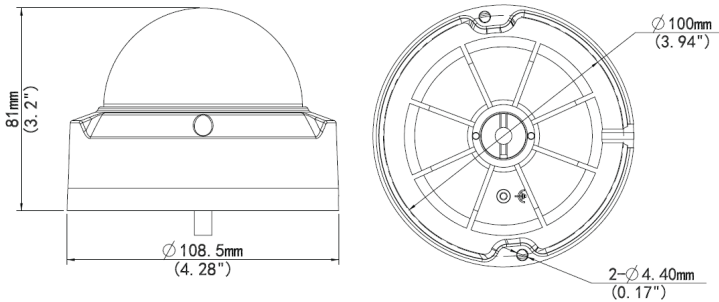

### Dimensions

### Structure

- Wide temperature range: -35°C to 60°C (-31°F to 140°F)
- Wide input voltage range of  $\pm 25\%$
- IK10 vandal resistant
- 3-Axis
- IP67